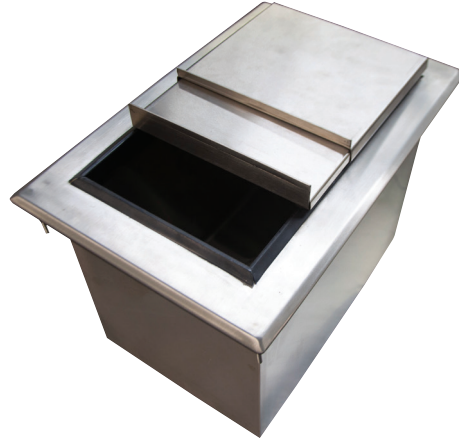

RESOURCES

Drop In Ice Bin w/ Lid

Use your smart phone to scan the above QR code to visit our website:
www.bk-resources.com

Features:

- Includes BKDR-325CP Drain
- Removable Lid
- Fully Insulated

Material:

- T-304 18 ga. Stainless Steel Base
- T-304 14 ga. Stainless Steel Deck

Part Number	Unit Size (l x w x h)	Basin Size (l x w x d)	Recommended Cutout Size (l x w)
BK-DIBL-1218	12" x 18" x 14 3/8"	9" x 13" x 10"	11 1/4" x 17 1/4"
BK-DIBL-2218	22" x 18" x 14 3/8"	18" x 13" x 10"	21 1/4" x 17 1/4"
BK-DIBL-2818	28" x 18" x 14 3/8"	24" x 13" x 10"	27 1/4" x 17 1/4"
BK-DIBL-3418	34" x 18" x 14 3/8"	30" x 13" x 10"	33 1/8" x 17 1/4"