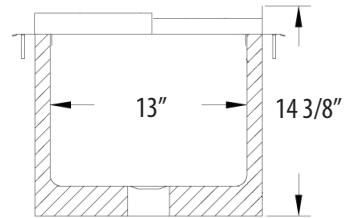

RESOURCES

Drop In Ice Bin w/ Lid

Use your smart phone to scan the above QR code to visit our website:
www.bk-resources.com

Features:

- Includes BKDR-325CP Drain
- Removable Lid
- Fully Insulated

Material:

- T-304 18 ga. Stainless Steel Base
- T-304 14 ga. Stainless Steel Deck

Part Number	Unit Size (l x w x h)	Basin Size (l x w x d)	Recommended Cutout Size (l x w)
BK-DIBL-1218	12" x 18" x 14 3/8"	9" x 13" x 10"	11 1/4" x 17 1/4"
BK-DIBL-2218	22" x 18" x 14 3/8"	18" x 13" x 10"	21 1/4" x 17 1/4"
BK-DIBL-2818	28" x 18" x 14 3/8"	24" x 13" x 10"	27 1/4" x 17 1/4"
BK-DIBL-3418	34" x 18" x 14 3/8"	30" x 13" x 10"	33 1/8" x 17 1/4"