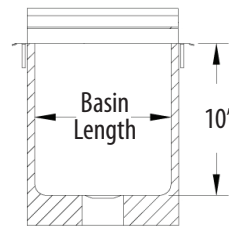

RESOURCES

Drop In Ice Bin w/ Lid

Use your smart phone to scan the above QR code to visit our website:
www.bk-resources.com

Features:

- Includes BKDR-325CP Drain
- Removable Lid
- Fully Insulated

Material:

- T-304 18 ga. Stainless Steel Base
- T-304 14 ga. Stainless Steel Deck

Part Number	Unit Size (l x w x h)	Basin Size (l x w x d)	Recommended Cutout Size (l x w)
BK-DIBL-1218	12" x 18" x 14 3/8"	9" x 13" x 10"	11 1/4" x 17 1/4"
BK-DIBL-2218	22" x 18" x 14 3/8"	18" x 13" x 10"	21 1/4" x 17 1/4"
BK-DIBL-2818	28" x 18" x 14 3/8"	24" x 13" x 10"	27 1/4" x 17 1/4"
BK-DIBL-3418	34" x 18" x 14 3/8"	30" x 13" x 10"	33 1/8" x 17 1/4"