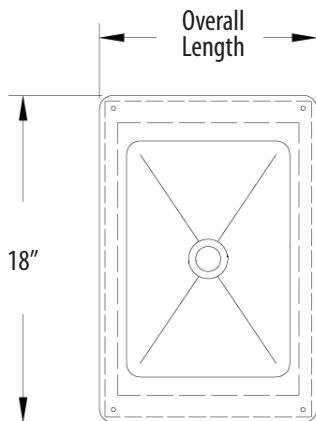

RESOURCES

Drop In Ice Bin w/ Lid

Use your smart phone to scan the above QR code to visit our website:
www.bk-resources.com

Features:

- Includes BKDR-325CP Drain
- Removable Lid
- Fully Insulated

Material:

- T-304 18 ga. Stainless Steel Base
- T-304 14 ga. Stainless Steel Deck

Part Number	Unit Size (l x w x h)	Basin Size (l x w x d)	Recommended Cutout Size (l x w)
BK-DIBL-1218	12" x 18" x 14 3/8"	9" x 13" x 10"	11 1/4" x 17 1/4"
BK-DIBL-2218	22" x 18" x 14 3/8"	18" x 13" x 10"	21 1/4" x 17 1/4"
BK-DIBL-2818	28" x 18" x 14 3/8"	24" x 13" x 10"	27 1/4" x 17 1/4"
BK-DIBL-3418	34" x 18" x 14 3/8"	30" x 13" x 10"	33 1/8" x 17 1/4"