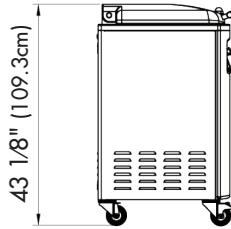

Production estimate is based off a 30 second start-to-finish process with prep time included

Square Divider

26 7/8" (68cm)

23 7/8" (60.5cm)

43 1/8" (109.3cm)

Shape Detail

Press dimension
3.9"(10cm)
x 3.9"(10cm)

Univex Corporation

Shipping Information

Net Weight	Shipping Weight	Overall Dimensions
507.1 lbs. (230Kg)	532 lbs. (241.3Kg)	57" (144.8cm) H x 29.5" (74.9cm) W x 29.5" (74.9cm) D